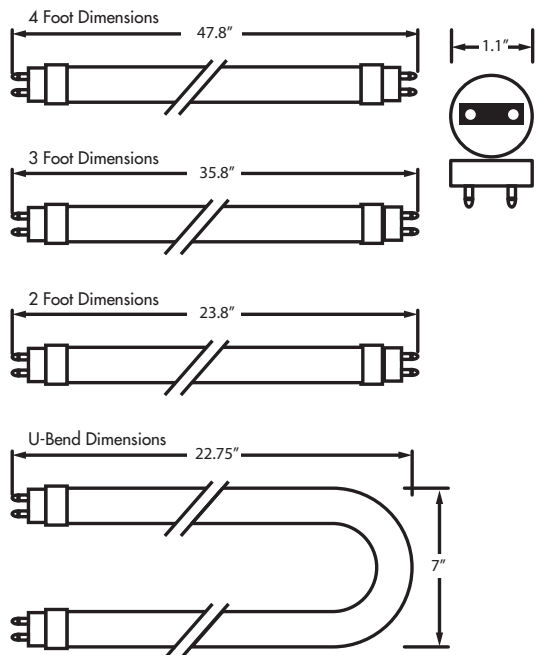

Warranty

Five years against defects in manufacturing

LED T5 Tube
4 foot

LED T8 Tube
4 foot

LED T8 Tube
3 foot

LED T8 Tube
2 foot

To view our DLC qualified products, please consult the DLC Qualified Products List at www.designlights.org/qpl.